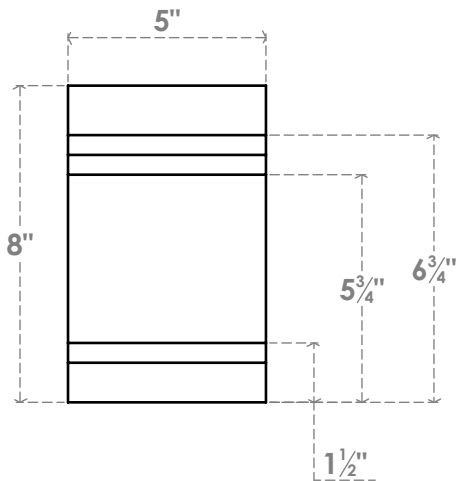

# RFTP05X08X24PEC

5"W X 8"H X 24"L PESCADERO ARCHITECTURAL GRADE PVC RAFTER TAIL

EKENA MILLWORK  
 2300 WEST MAIN ST.  
 CLARKSVILLE, TX 75426  
 TOLL FREE: 866-607-0453  
 WWW.EKENAMILLWORK.COM

### NOTES

1. INSTALLATION TO BE COMPLETED IN ACCORDANCE WITH MANUFACTURER'S SPECIFICATIONS.
2. DRAWING MAY NOT BE TO SCALE
3. THIS DRAWING IS INTENDED FOR DESIGN AND PLANNING PURPOSES ONLY.
4. ALL INFORMATION CONTAINED HEREIN WAS CURRENT AT THE TIME OF DEVELOPMENT BUT MUST BE REVIEWED AND APPROVED BY THE PRODUCT MANUFACTURER TO BE CONSIDERED ACCURATE.
5. ARCHITECTURAL GRADE PVC PRODUCTS ARE MADE FROM EXPANDED CELLULAR PVC AND COME NATURALLY WHITE BUT MAY BE PAINTED