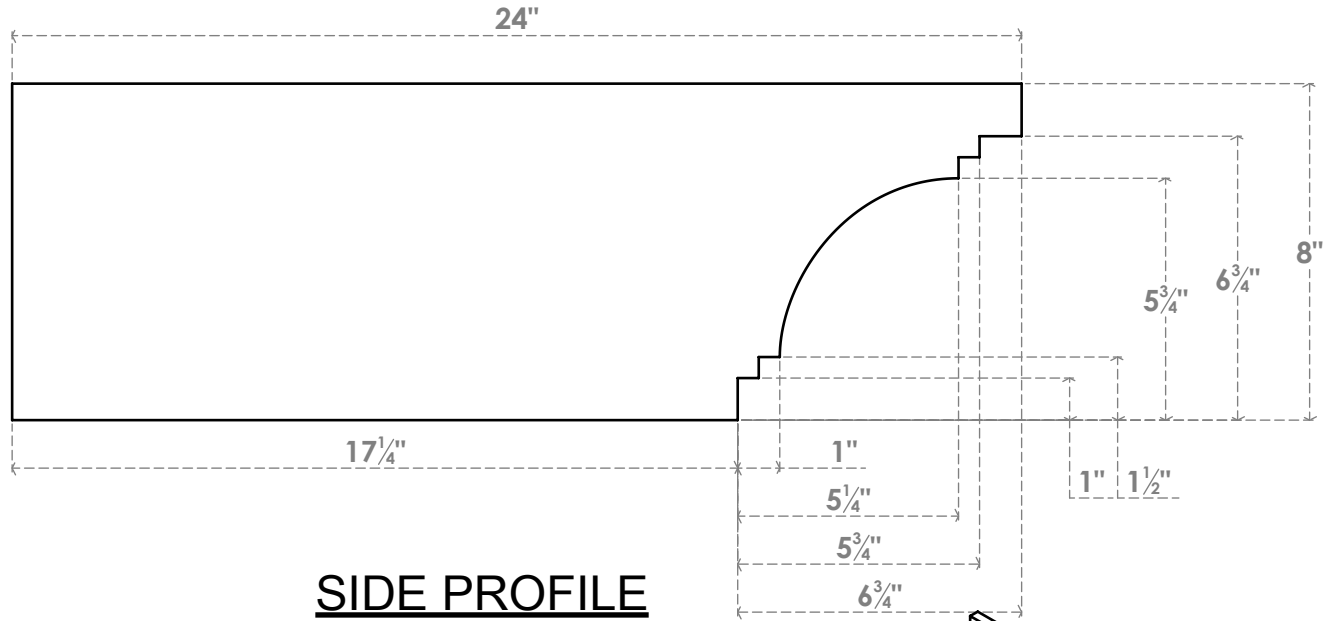

# RFTP05X08X24PEC

5"W X 8"H X 24"L PESCADERO ARCHITECTURAL GRADE PVC RAFTER TAIL

EKENA MILLWORK  
 2300 WEST MAIN ST.  
 CLARKSVILLE, TX 75426  
 TOLL FREE: 866-607-0453  
 WWW.EKENAMILLWORK.COM